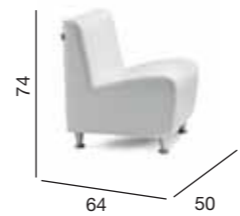

Elegance / Rubic / Buckingham

04340
Elegance Seat