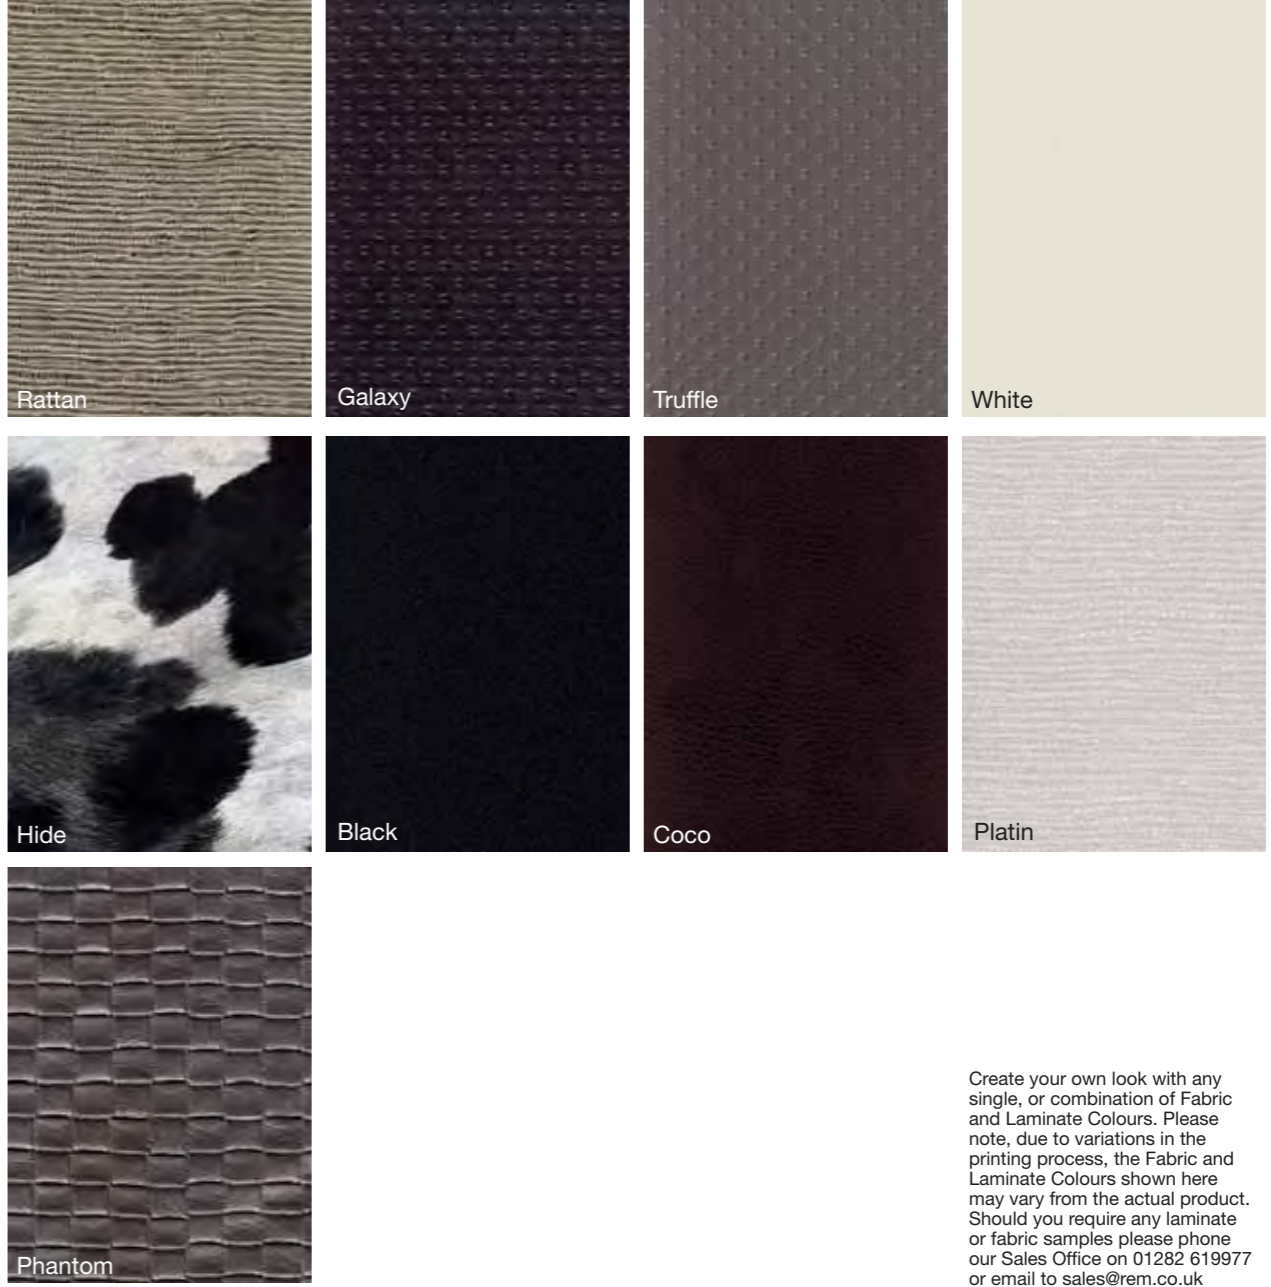

Create your own look with any single, or combination of Fabric and Laminate Colours. Please note, due to variations in the printing process, the Fabric and Laminate Colours shown here may vary from the actual product. Should you require any laminate or fabric samples please phone our Sales Office on 01282 619977 or email to sales@rem.co.uk