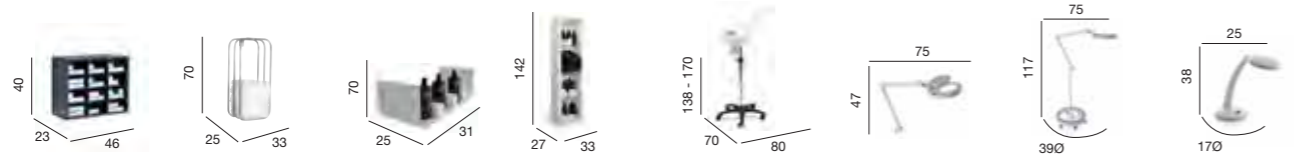

Name	Colour Store	Combi	Corona	Towel Store	Lux Steamer	Rio	Rio Mobile	Sol
Code	06502	06512	06516	06545	02062	01326	01326 + 01327	01318
Page	169	168	168	168	162	162	162	162
Colour	Black only	White Black Silver	White Black	Black White Twilight Moonlight	Gloss White Chrome plated pole with ABS base	Satin White White coated steel pole and base	Satin White White coated steel pole and base	Satin White White coated steel pole and base
Features	Wall mountable horizontally or vertically. 12 storage compartments. Supplied flat pack.	Wall mountable horizontally or vertically	Wall mountable 06516 Large White, 06517 Small Black, 06518 Small White, 06515 Large Black	3 Glass Shelves	Ozone Adjustable 360° Steam nozzle Aromatherapy canister, Integral water tank. Adjustable pole	LED Energy light Lens cover Pivoting head Adjustable arm 1.75 Magnifying 3 Diopter	LED Energy light Lens cover Pivoting head Adjustable arm 1.75 Magnifying 3 Diopter Castors	LED Energy light Lens cover Pivoting head Hinged arm 1.75 Magnifying 3 Diopter
Option	Refer to page 169 to view configurations	-	-	Horizontal Towel Store 06540 Refer to page 168	-	Floor-standing model on Base 01327	Table top model 01326	Table top model only