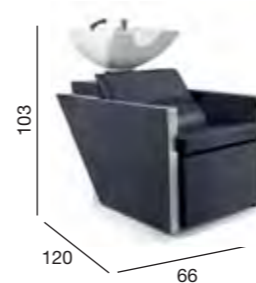

Pure

04765
Pure Wash Unit