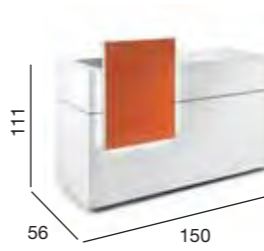

05712
Vogue 1500