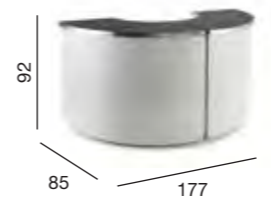

Helix Retail & Reception

Helix Reception
This combination:
05540 Helix Curve
05540 Helix Curve