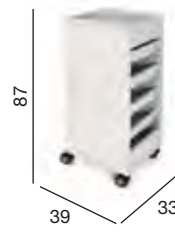

06120
Stadium Trolley
Moonlight