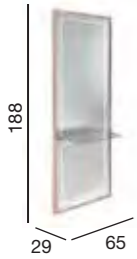

Discovery

05130
Discovery
with cast metal shelf