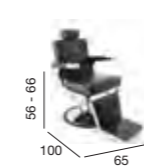

Name	Ambassador	Aviator	Emperor Classic	Emperor Select	Emperor GT	Kaiser	Statesman	Vantage	Boss*	The Duke*	Name	Universal Floor	Universal Wall	Destiny	Orbit	Vision
Code	04324	04302	04301	04307	04308	04327	04315	04314	05257	05250	Code	05178	05175	05817	05846	05847
Page	62	63	64	65	66	67	68	69	70	71	Page	104	104	105	105	105
Colour	Black Fabric	All REM Fabrics	Black Fabric	All REM Fabrics	All REM Fabrics	Black Fabric	Black Fabric	All REM Fabrics	All REM Colours	All REM Colours	Colour	All REM Colours	All REM Colours	Chrome Steel	Brushed Steel	Chrome Steel
Finish	Black PU Arms	Upholstered Arms with feature piping in any colour	Upholstered Arms	Upholstered Arms	Upholstered Arms	Upholstered Arms	Black PU Arms	Retro Finish Chrome Castings Upholstered Arms	Full ceramic top and basin and complete with mixer valve	Stainless Steel top with basin and mixer valve New 2016 Textured Surface	Holster	Dryer, Tong and Straightener Holsters	Dryer, Tong and Straightener Holsters	Dryer Holster	-	-
Details	Hydraulic Reclining Adjustable Headrest	Hydraulic Reclining Adjustable Headrest	Hydraulic Reclining Adjustable Headrest	Hydraulic Reclining Adjustable Headrest	Hydraulic Reclining Adjustable Headrest	Hydraulic Reclining Adjustable Headrest	Hydraulic Reclining Adjustable Headrest	Hydraulic Reclining Adjustable Headrest	Pull-out holster, large & small, as standard	Holster Plate available separately	Shelf	2 adjustable shelves	-	-	-	-
Feature	Chrome Circular Base as standard	Chrome Circular Base as standard	Chrome Circular Base as standard	Chrome Circular Base as standard	Chrome Circular Base as standard	Chrome Circular Base as standard	Chrome Circular Base as standard	Chrome White Chassis Large circular white/Chrome Base	Drawers and Cupboards with one internal shelf	-	Options	-	-	-	-	-
Footrest	Footrest included	Cast Aluminium Footrest included	Upholstered Footrest included	Upholstered Footrest included	Upholstered Footrest included	Footrest included	Footrest included	Upholstered Steel Footrest included	-	-	Footrest	-	-	-	-	-
Options	-	Logo Embroidery	-	Logo Embroidery	Logo Embroidery	-	-	Logo Embroidery	Optional Twin Socket on Link Unit	Duke Link available separately No Basin available	Link	-	-	-	-	-

*Other Boss and The Duke units
*are available. Refer to page 70
*and 71 to view the full range.