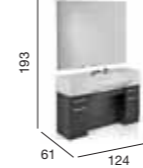

Name	Ambassador	Aviator	Emperor Classic	Emperor Select	Emperor GT	Kaiser	Statesman	Vantage	Boss*	The Duke*	Name	Universal Floor	Universal Wall	Destiny	Orbit	Vision
Code	04324	04302	04301	04307	04308	04327	04315	04314	05257	05250	Code	05178	05175	05817	05846	05847
Page	62	63	64	65	66	67	68	69	70	71	Page	104	104	105	105	105
Colour	Black Fabric	All REM Fabrics	Black Fabric	All REM Fabrics	All REM Fabrics	Black Fabric	Black Fabric	All REM Fabrics	All REM Colours	All REM Colours	Colour	All REM Colours	All REM Colours	Chrome Steel	Brushed Steel	Chrome Steel
Finish	Black PU Arms	Upholstered Arms with feature piping in any colour	Upholstered Arms	Upholstered Arms	Upholstered Arms	Upholstered Arms	Black PU Arms	Retro Finish Chrome Castings Upholstered Arms	Full ceramic top and basin and complete with mixer valve	Stainless Steel top with basin and mixer valve New 2016 Textured Surface	Holster	Dryer, Tong and Straightener Holsters	Dryer, Tong and Straightener Holsters	Dryer Holster	-	-
Details	Hydraulic Reclining Adjustable Headrest	Hydraulic Reclining Adjustable Headrest	Hydraulic Reclining Adjustable Headrest	Hydraulic Reclining Adjustable Headrest	Hydraulic Reclining Adjustable Headrest	Hydraulic Reclining Adjustable Headrest	Hydraulic Reclining Adjustable Headrest	Hydraulic Reclining Adjustable Headrest	Pull-out holster, large & small, as standard	Holster Plate available separately	Shelf	2 adjustable shelves	-	-	-	-
Feature	Chrome Circular Base as standard	Chrome Circular Base as standard	Chrome Circular Base as standard	Chrome Circular Base as standard	Chrome Circular Base as standard	Chrome Circular Base as standard	Chrome Circular Base as standard	Chrome White Chassis Large circular white/Chrome Base	Drawers and Cupboards with one internal shelf	-	Options	-	-	-	-	-
Footrest	Footrest included	Cast Aluminium Footrest included	Upholstered Footrest included	Upholstered Footrest included	Upholstered Footrest included	Footrest included	Footrest included	Upholstered Steel Footrest included	-	-	Footrest	-	-	-	-	-
Options	-	Logo Embroidery	-	Logo Embroidery	Logo Embroidery	-	-	Logo Embroidery	Optional Twin Socket on Link Unit	Duke Link available separately No Basin available	Link	-	-	-	-	-

*Other Boss and The Duke units
*are available. Refer to page 70
*and 71 to view the full range.