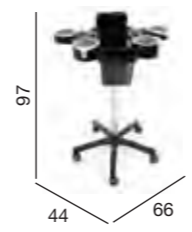

06106
Monet Colouring
Trolley