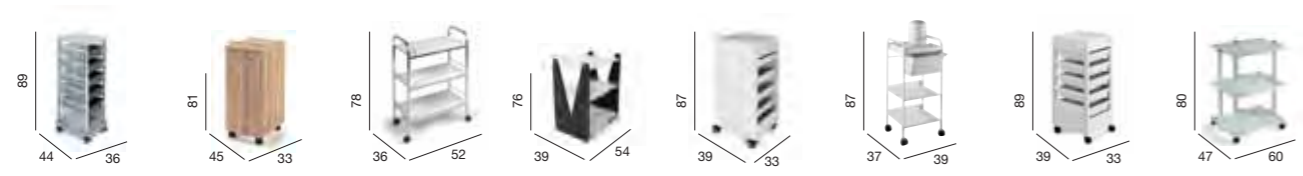

Name	Domino Ultra	Prima	Salon Equipment	Spa Trolley	Stadium	Standard Wax	Studio	Stratus
Code	01740	01011	01731	01608	06120	01721	06018	01732
Page	158	158	159	159	160	161	161	160
Colour	Chrome Frame Chrome Top White Trays	All REM Colours White Trays	Chrome Frame White Shelves	Moonlight / Twilight with white shelves	Moonlight and Twilight, White Top and Trays	White Frame White Shelves	White Frame White Flat Top White Trays	White Frame Glass Shelves
Storage	5 Slide Trays 2 Divider sets	1 Fixed Shelf 4 Slide Trays Lockable Door	3 Shelves	3 Shelves	4 Slide Trays	3 Shelves Slide-out Bin Wax Pot not supplied	5 Slide Trays	3 Glass Shelves Mag Lamp hole
Option	Black Trays	Black Trays	-	-	Black Trays	-	-	-
Base	Castors	Castors	Castors	Castors	Castors	Castors	Castors	Castors