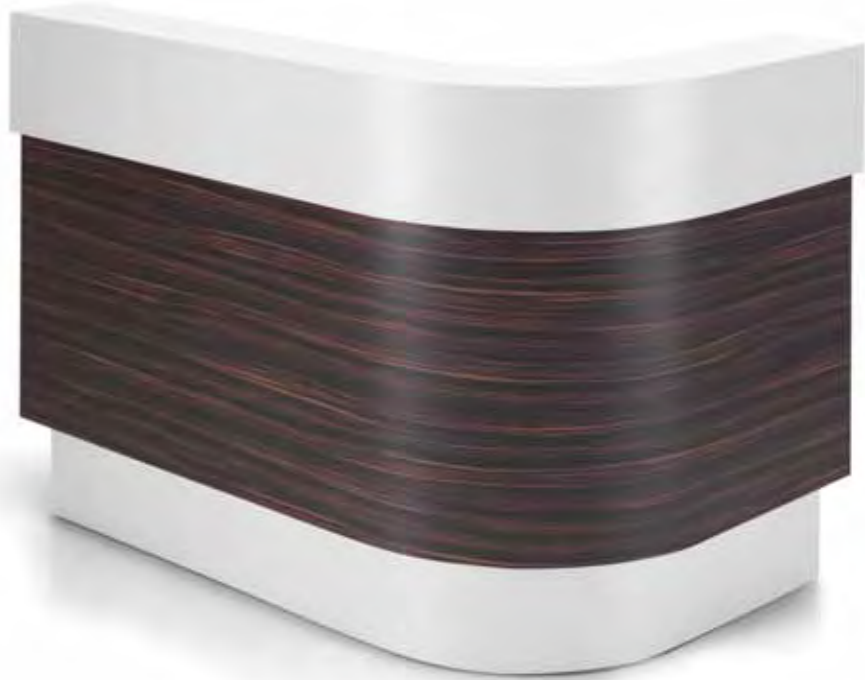

Suflo

Refer to Desk Options
on page 189 to view the
complete Suflo range.