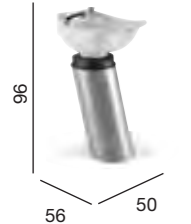

04580 Aqua Backwash