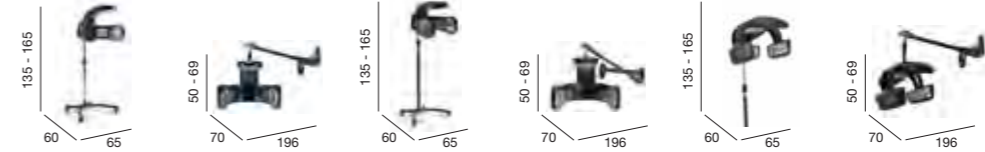

Name	Airstream	Airstream Wall	Heatstream	Heatstream Wall	Halo Air	Halo Air Wall
Code	02230	02232 + 02426	02240	02242 + 02428	02250	02252
Page	132	132	132	132	133	133
Model	Mobile	Wall	Mobile	Wall	Mobile	Wall
Colour	Black only	Black only	Black only	Black only	Black only	Black only
Base	Black Steel Base Casters and Chrome Pole	Text	Black Steel Base Casters and Chrome Pole	Text	Black Steel Base Casters and Chrome Pole	Text
Name	Elan	Elan Wall	Elite	Elite Wall	Miranda	Steam Machine
Code	02175	02177 + 02422	02184	02186 + 02422	02210	02065
Page	131	131	130	130	129	128
Model	Mobile	Wall	Mobile	Wall	Mobile only	Mobile only
Options	White Black as option	White Black as option	White Black as option	White Black as option	Black only	Black only
Base	PU Base Castors and Chrome Pole	-	PU Base Castors and Chrome Pole	-	PU Base Castors and Chrome Pole	PU Base Castors and Chrome Pole

Disposal of Your Old Appliance

The crossed-out wheeled bin symbol which you will find on the 'Rating Plate' attached to your product, or appearing in the Assembly/Operating Instructions, signifies an obligation by the purchaser or owner, to dispose of the equipment in accordance with the European Directive 2002/96/EC. This is a statutory instrument commonly known as the 'WEEE Regulations', which effectively requires you to carry out disposals of all Electrical and Electronic Equipment separately from your usual waste facilities. Specialist waste controls, designated by the Government (or Local Authorities) are to be made available to prevent potentially harmful substances affecting the environment and causing a possible human and animal health risk. More information is available from your local Environmental Health Office, Local Authority Waste Disposal Service, or the sales point from which the product was originally purchased.

REM WEE Reg No: WEE/BJ0066TW