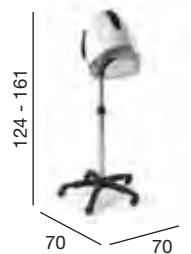

Elite

02184
Elite Mobile