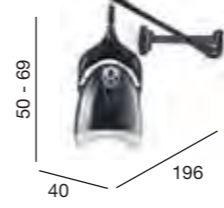

02177
Elan Hood
02422
Wall Arm