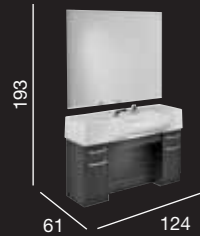

Boss

05257
Boss Wall