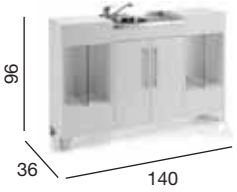

05618
Opal Vanity