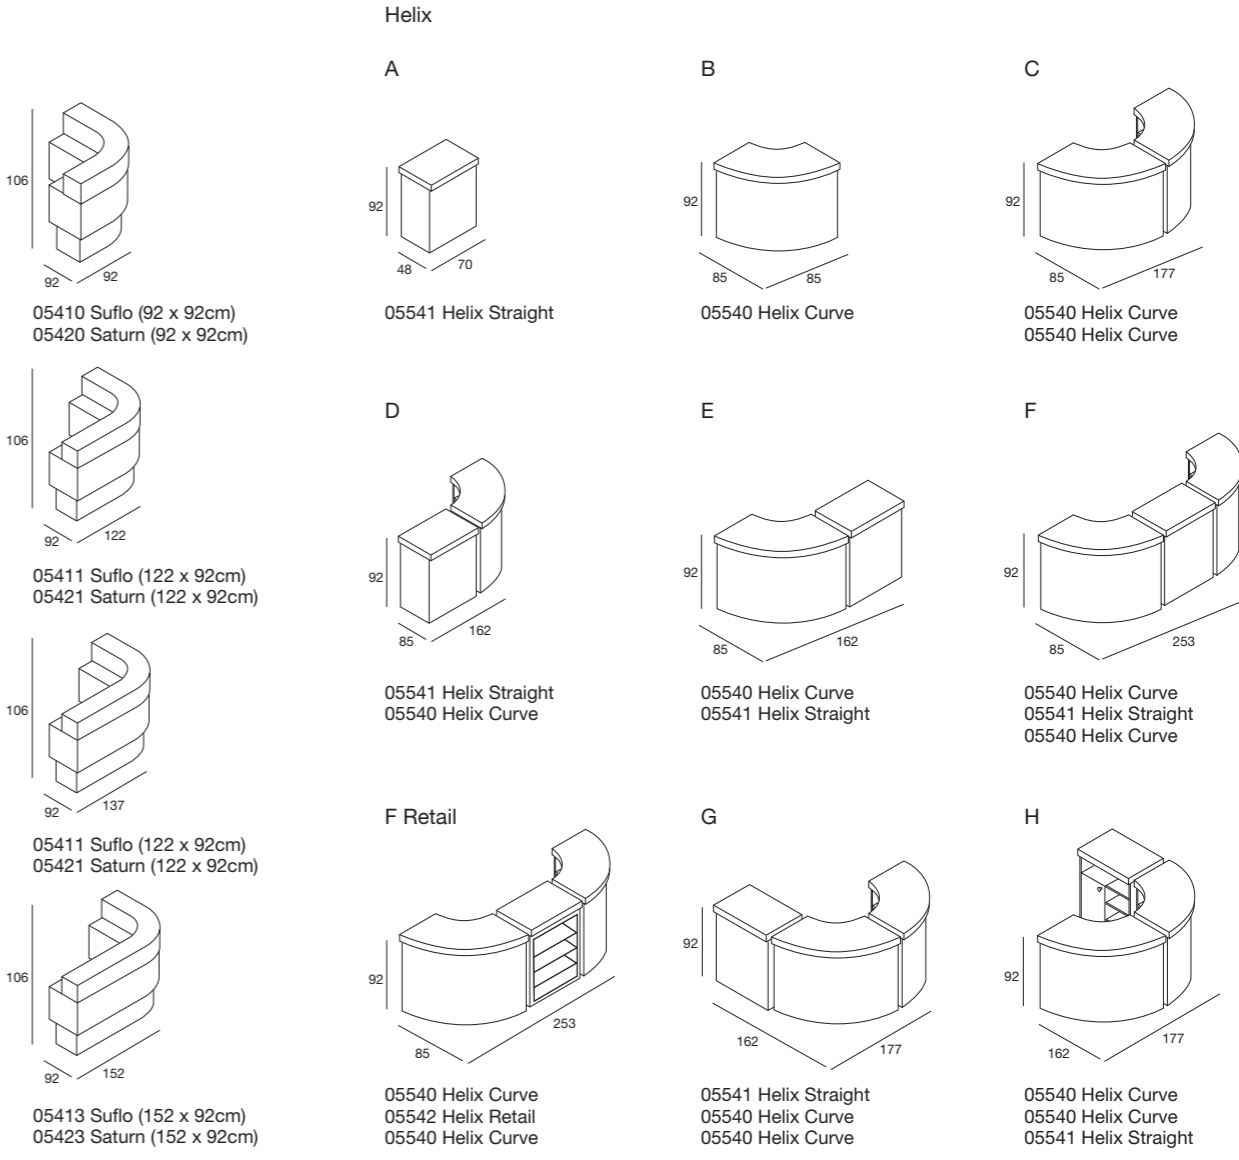

See pages 111 and 112 for more on Saturn and Suflo Reception Desks.

Helix Curve, Helix Straight and Helix Retail Desks can be combined to create a unique reception or retail centrepiece that will fit any size reception area.

05541 Helix Straight modules can be substituted for 05542 Helix Retail Module on any option. See page 109 for more on Helix Retail and Helix Reception Desks.