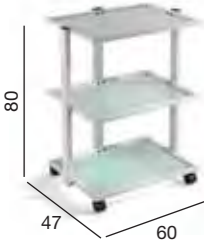

01732 Stratus Beauty Trolley