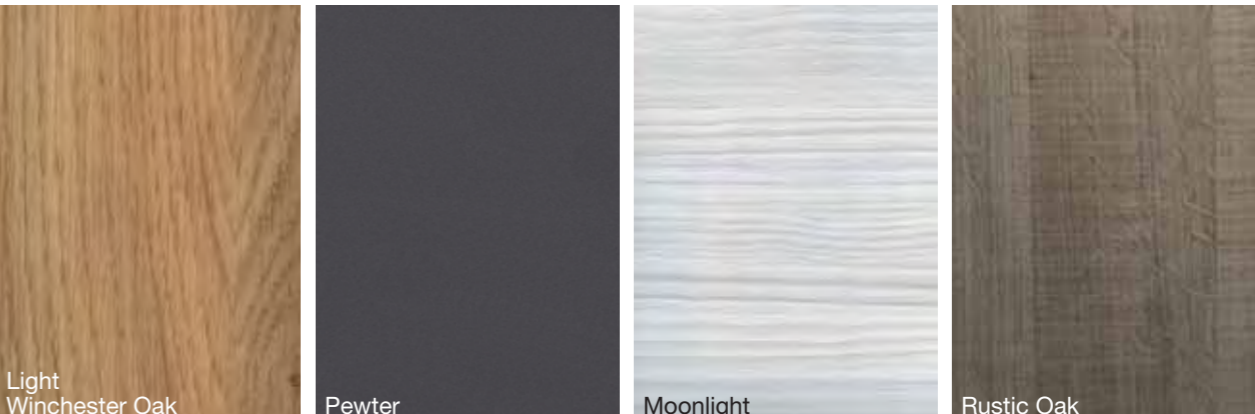

REM Colours have been carefully selected to enhance and complement your choice of salon furniture.