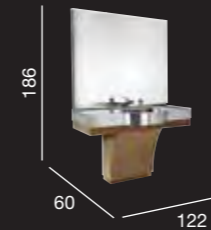

The Duke

05250
The Duke Wall
with Basin