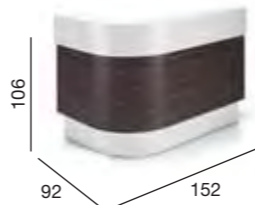

Optional cash drawer and LED light pack. Choice of REM laminates.

Linear

05635
Linear Desk

Suflo

05413
Suflo Desk 152x92

Refer to Desk Options
on page 189 to view the
complete Suflo range.

Also available
 05635 Linear Desk
 05636 Linear Desk
 Rear Storage Linear Desk