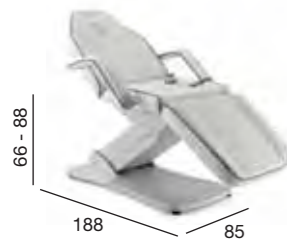

Excel 3 Motor

01551
Excel 3 Motor Electric Couch