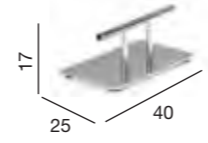

05847
Vision Footrest