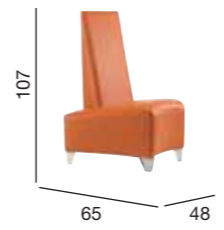

04383
Buckingham Seat