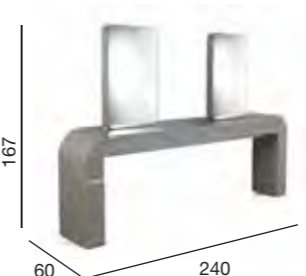

05698
Lunar 4 Position Island

Further combinations and positions are available on request