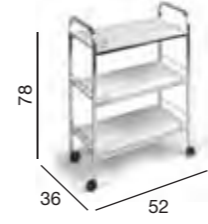

01731
Salon Equipment
Trolley