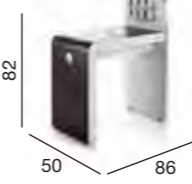

Infiniti

01056
Infiniti