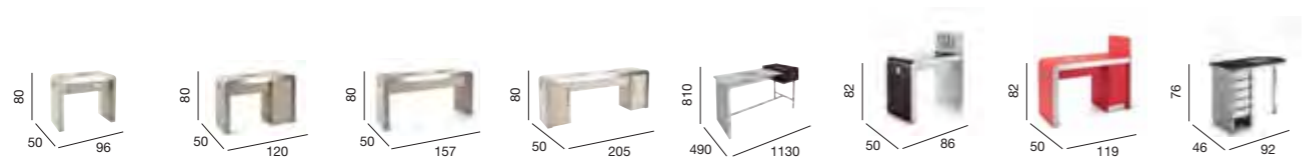

Name	Concorde 1	Concorde 1+	Concorde 2	Concorde 2+	Eternal	Infiniti	Infiniti	Popular	Stadium	Glow
Code	01051A	01051B	01051C	01051D	01058	01056	01057	01096	01063	05687
Page	137	137	137	137	138	139	139	140	141	136
Colour	All REM colours	All REM colours	All REM colours	All REM colours	All REM colours Silver Steel Frame	All REM colours with Alu Brosse trim on upstand only	All REM colours with Alu Brosse trim on upstand only	White Top. Option on top other REM Colours. Chrome Leg	Moonlight or Twilight colours. Chrome Leg	All REM colours
Details	1 Position	1 Locking Cupboard with Shelf and Trays	2 Position	2 Locking Cupboard with Shelf and Trays	1 Position	1 Position 2 glass display shelves	1 Position 2 glass display shelves with Storage	5 Trays available in Black or White	1 Locking Cupboard Castors	1, 2, 3, 4 Positions available other combinations on request
Features	Advanced Air Filtration system and Cable Management system as standard	Advanced Air Filtration system and Cable Management system as standard	Advanced Air Filtration system and Cable Management system as standard	Advanced Air Filtration system and Cable Management system as standard	Storage Drawer Footrail	Advanced Air Filtration system and Cable Management system as standard	Advanced Air Filtration system and Cable Management system as standard	- - - -	- - - -	Generous work surface Illuminated LED mirror - -
Option	Electrical Sockets Pre-wiring Arm Pad	Electrical Sockets Pre-wiring Arm Pad	Electrical Sockets Pre-wiring Arm Pad	Electrical Sockets Pre-wiring Arm Pad	Standard Air Filter 01304 Arm Pads	Electrical Sockets Pre-wiring Arm Pad	Electrical Sockets Pre-wiring Arm Pad	Air Filter 01304 Arm Pad	Air Filter 01304 Arm Pad	Electrical Sockets Pre-wiring