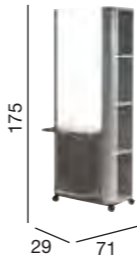

Cornell

05652 Cornell Island Unit