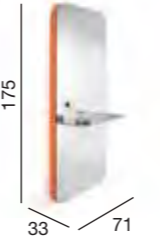

05531 Paragon Wall