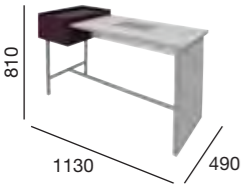

Eternal

01058
Eternal Nail Bar