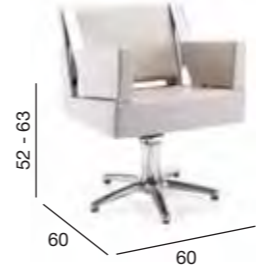

Pure

04262 Pure Styling Chair