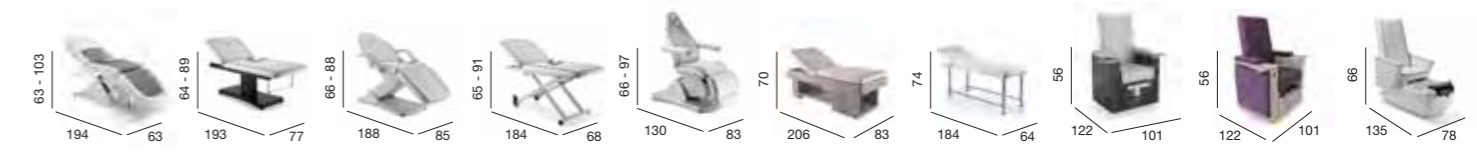

Name	Aquarius	Boston	Compact	Opal + Upper Store	Verona	Name	Airlite	Beauty Spa	Contour	Deluxe	Electric Beauty	Excel 3 Motor	Excel Standard	Multimotor	Soma	Standard	Natura	Natura Bliss	PediSpa
Code	06520	05615	05616	05619	01257	Code	01505	01606	01532	01572	01552	01551	01550	01553	01250	01531	01585	01586	01582
Page	165	163	163	166	167	Page	142	143	144	145	146	148	147	149	150	151	152	152	153
Colour	Moonlight / Twilight body. Worktop, doors and drawers in any REM colour -	All REM Colours with Stainless Steel Basin. Worktop in all REM Colours	All REM Colours with Stainless Steel Top and Basin -	All REM Colours with Stainless Steel Basin. Worktop in all REM Colours	All REM Colours White Ceramic Basin.	Colour	White Aluminium -	White Dark wood -	White with Grey piping -	All REM Fabrics -	White with Grey piping, Darkwood. Also in all REM Fabrics 01554	White with Grey piping -	White with Grey piping. Also in all REM Fabrics 01555 as an option	White with Grey piping -	All REM Laminates All REM Fabrics	White with Grey piping Chrome frame -	Any REM Fabric and Colour with stainless steel Basin	Any REM Fabric and Colour with stainless steel Basin	White with Grey piping Also in all REM colours 01583
Details	2-Door Cupboard with adjustable Shelf and 3 Drawer Storage	Cupboard with adjustable Shelf -	Cupboard with adjustable Shelf -	2-Door Cupboard with adjustable Shelf and 2-Door Upper Storage	3 Cupboard Mobile Trolley Open Shelving Open Storage	Couch	2 Piece/Portable 14.5 kgs	2 Piece -	2 Piece -	3 Piece -	2 Piece -	3 Piece -	2 Piece -	3 Piece -	3 Piece -	2 Piece -	-	-	-
Features	-	-	Chrome Steel Feet	Chrome Steel Feet	LED Mirror Ceramic Basin Chrome Tap Modern Ceramic Basin	Movement	Static with manual headrest -	Static with manual headrest -	Static with gas-lift headrest -	Electric with manual headrest and footrest -	Electric with gas-lift headrest -	Electric with electric head and footrest -	Electric with gas-lift headrest -	Electric with electric head and footrest -	Fully Motorised -	Static with manual headrest -	Reclining back Manually adjustable footrest -	Reclining back Manually adjustable footrest -	Electrically adjustable seat Manually adjustable footrest -
Option	Refer to page 169, to view the full range of unit options	-	-	05618 Opal Vanity Unit without 2-Door Upper Storage.	-	Handset	-	-	-	Included	Included	Included	Included	-	Operated via Keyboard	-	-	-	-
						Features	Face Hole with Infill -	Face Hole with Infill Towel Roll Holder included -	Face Hole with Infill Towel Roll Holder included -	Face Hole with Infill Towel Roll Holder included -	Face Hole with Infill Towel Roll Holder included -	Face Hole with Infill Towel Roll Holder included -	Face Hole with Infill Towel Roll Holder included -	Face Hole with Infill Towel Roll Holder included -	Towel warmer Storage Internal Socket Facility LED Illuminated Towel Shelf	Removable stainless steel basin for manual filling. Removable finger bowls	Removable stainless steel basin for manual filling. Removable finger bowls	Removable stainless steel basin for manual filling. Removable finger bowls	Easy access Arms, Whirlpool Facility Available with black lower moulding