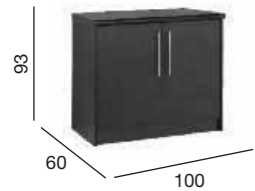

Columbia
05676 Upper Store
05674 Lower Store