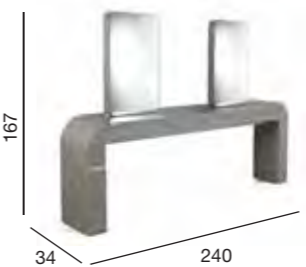

05696
Lunar 2 Position Wall