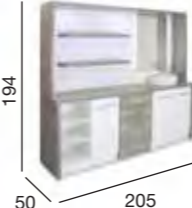

Verona

01257
Verona Vanity c/w Trolley