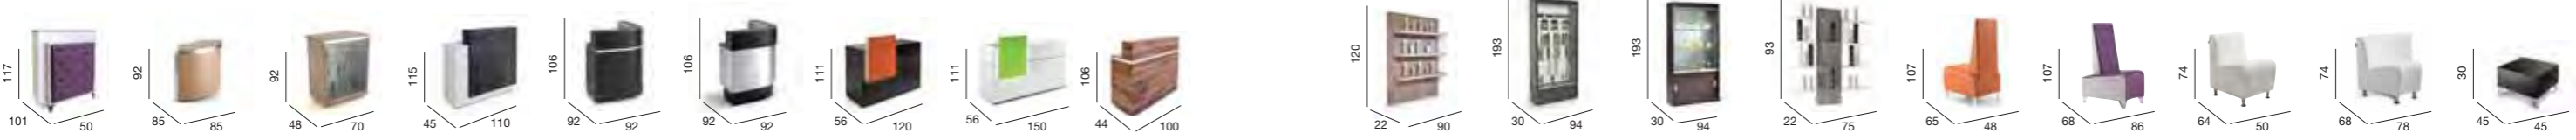

Name	Bliss	Helix Curved**	Helix Retail**	Linear	Saturn*	Suflo*	Vogue 1200	Vogue 1500	Zodiac	Glam LED	Quartz Retail	Showcase 3	Tokyo Retail	Buckingham	Buckingham 45°	Elegance	Elegance 45°	Rubic	
Code	05632	05540	05542	05635	05420	05410	05710	05712	05424	05551	05442	05441	05054	04383	04384	04340	04341	04346	
Page	108	109	109	110	112	111	113	113	114	116	119	118	117	115	115	115	115	115	
Colour	All REM Colours	All REM Colours	All REM Colours	Moonlight/Twilight Twilight/Moonlight	All REM Colours	All REM Colours	All REM Colours	All REM Colours	All REM Colours	All REM Colours	All REM Colours	All REM Colours	All REM Colours	All REM Fabrics	All REM Fabrics	All REM Fabrics	All REM Fabrics	All REM Colours	
Features	Upholstered Front Panel One Internal Open Rear Storage and One Internal Shelf One Cupboard Door to Rear	Open Rear Storage and One Internal Shelf	Glass Shelves Rear Door Lighting on Retail Display	Open rear storage with fixed upper shelf and 2 lower adjustable shelves	Open Rear Storage and One Internal Shelf Perimeter Lighting	Open Rear Storage and One Internal Shelf	Feature panel with LED Lights Smoked glass flush monitor screen and bracket (monitor not included) Keyboard slide. Open storage and Cupboard to the rear.	Feature panel with LED Lights Smoked glass flush monitor screen and bracket (monitor not included) Keyboard slide. Open storage and Cupboard to the rear.	Open Rear Storage and One Internal Shelf LED Lights	3 Laminated Shelves LED lighting on each shelf	Glass back Locking sliding glass doors, 5 positional internal glass shelves Floor fixing block for stability. Mirror Back 05447.	Glass shelves to upper section, 1 internal shelf to lower section. Lockable lower storage section.	Glass Shelves	Chrome Steel Feet	Chrome Steel Feet	Chrome Steel Feet	Chrome Steel Feet	-	
Options	Lockable Cash Drawer 05870	Lockable Cash Drawer 05870	-	Lockable Cash Drawer 05870 supplied separately	Lockable Cash Drawer 05870	Lockable Cash Drawer 05870	Any REM colour choice for front panel Lockable Cash Drawer 05870 Deduction of Computer Pack	Any REM colour choice for front panel Lockable Cash Drawer 05870 Deduction of Computer Pack	Lockable Cash Drawer 05870	600 Wide Unit 05550	Low Voltage Spotlights. Floor fixing block on Quartz with glass back only.	Lockable Glass Doors 05881 Low Voltage Spotlights.	-	-	-	-	-	-	-

*Other Saturn and Suflo Reception Desks are available. Refer to Desk Options on page 189 to view the complete range.

**Helix can be combined to create a unique reception or retail desk. Refer to Desk Options on page 189 to view the complete range.