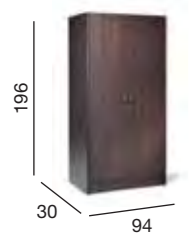

Gown Store / Columbia

05601
Gown Store 3