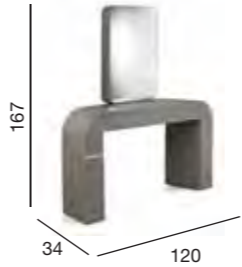

Lunar Wall & Island

05695
Lunar 1 Position Wall