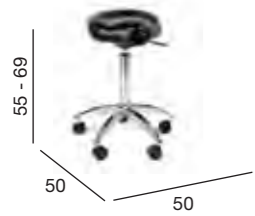

Mustang / Saddle

01701 Mustang Stool